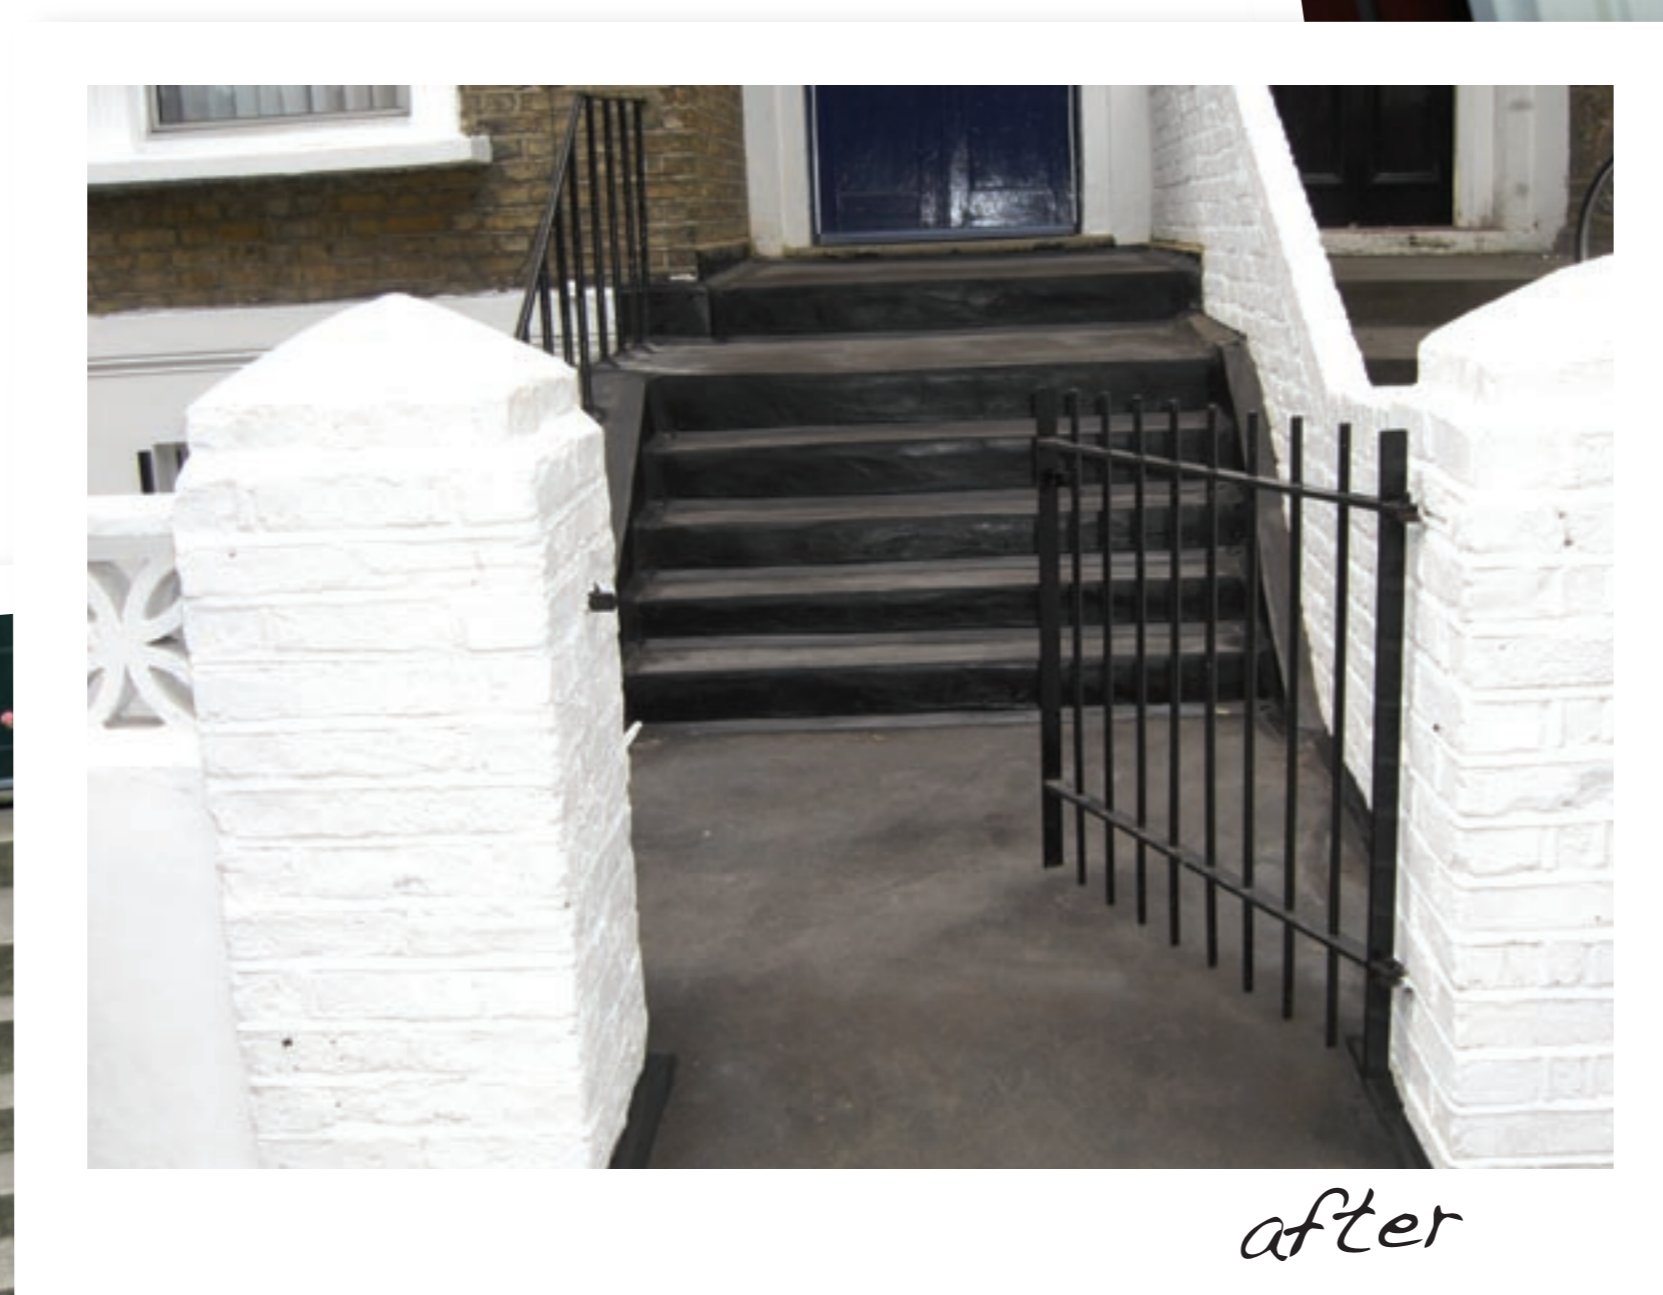

Camden Home Improvements Service

We make minor and major adaptations to make your life easier

Grab rails, walk-in showers, raised toilets, wider basins, accessible kitchens and any other domestic feature can be fitted by us if you are elderly, or any age with a disability.

We:

- are approved by Camden council;
- have 20 years experience;
- will get competitive prices from approved contractors;
- have 100% customer satisfaction over 2+ years;
- will be able to help with applications that need approval by an occupational therapist.

T 020 7284 5450

E care.repair@originhousing.org.uk

Great homes
positive people
strong communities

origin HOUSING
www.originhousing.org.uk